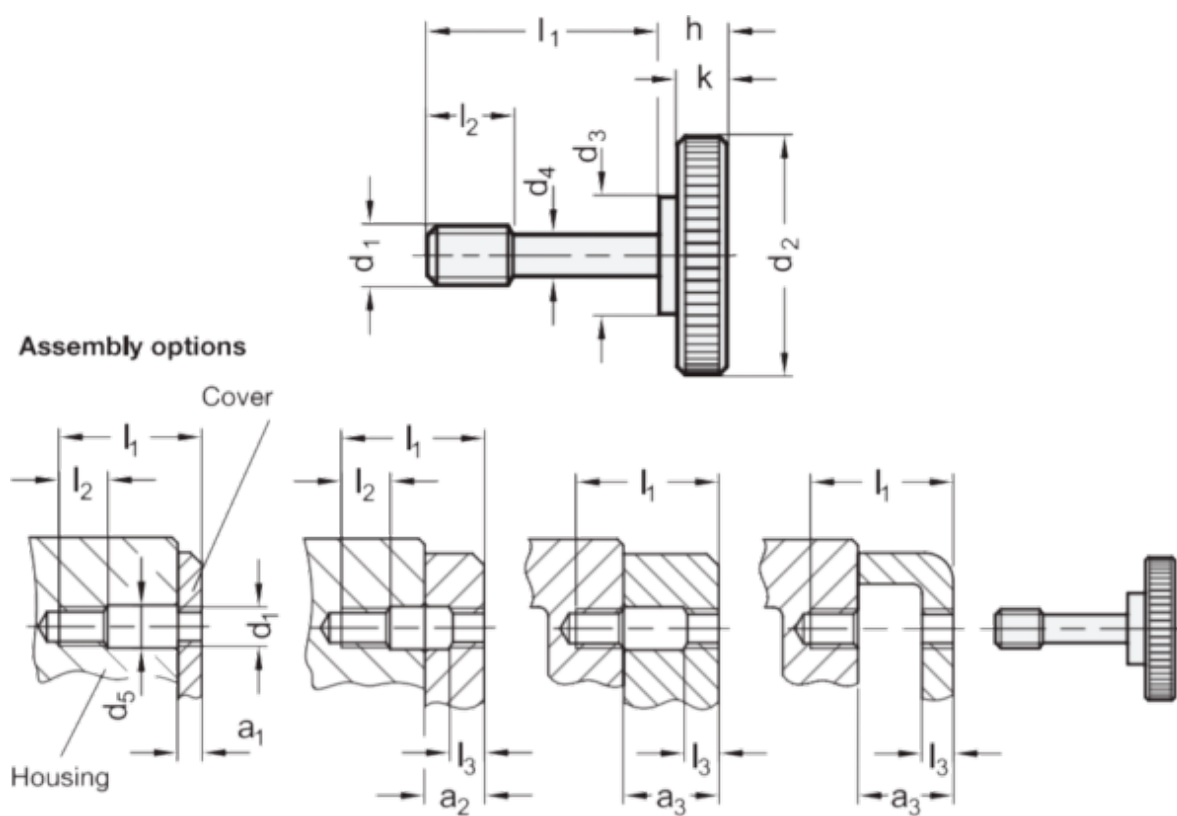

Article number: 206532M634ST
Description: E+G knurled screw
GN 653.2-M6-34-ST

Measures

$d_1 = M6$
 $d_2 = 24$
 $d_3 = 12$
 $d_4 = 4.8$
 $h = 8$
 $k = 5$
 $l_1 = 34$